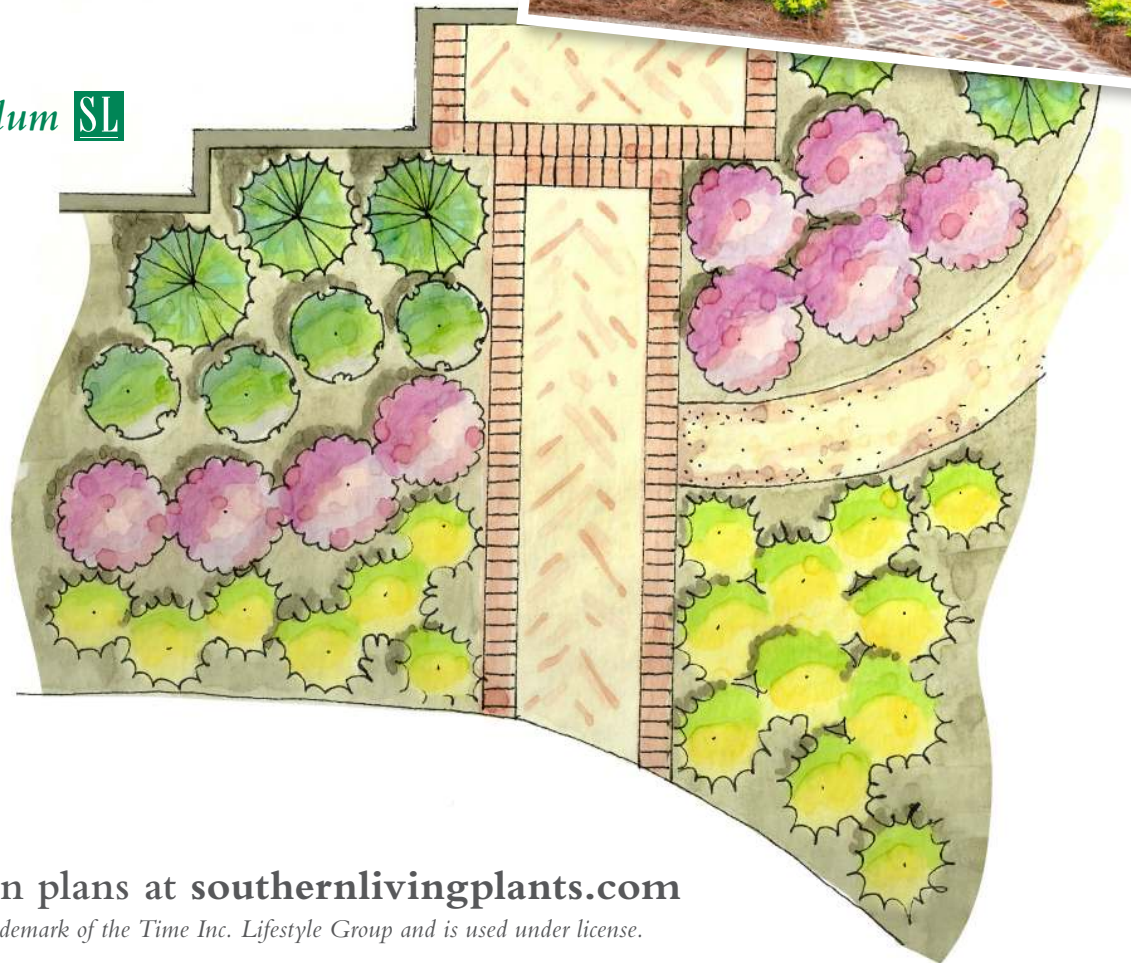

# Because First Impressions Matter

Jazz up your curb appeal with rich jewel tones. Unlike traditional varieties, Southern Living® Loropetalums grow to manageable sizes and stay purple all year. Select yours at [SouthernLivingPlants.com](http://SouthernLivingPlants.com)

## Plant List

*Red Diamond™ Mid-size Loropetalum* **SL**

*'Lemon Lime' Nandina* **SL**

*Jubilation™ Gardenia* **SL**

*Oakland™ Holly* **SL**

See more garden plans at [southernlivingplants.com](http://southernlivingplants.com)