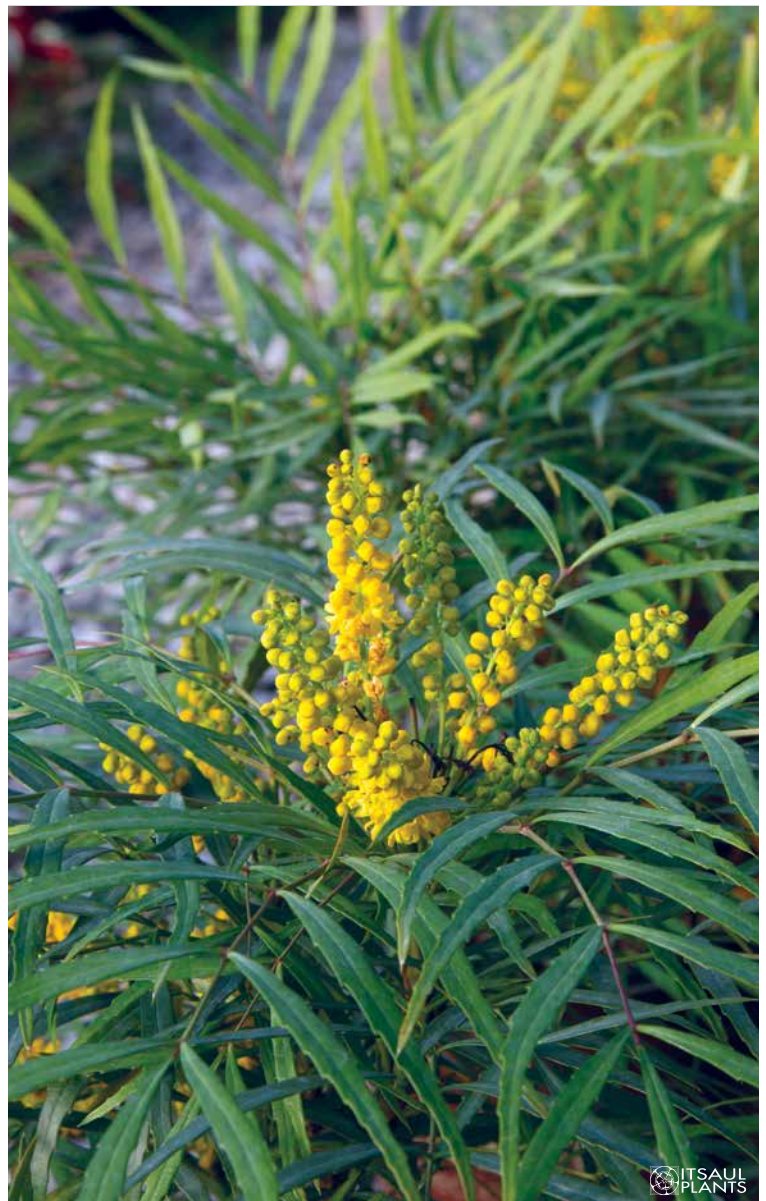

Southern Living®

PLANT COLLECTION

Inspired Gardening for the Way You Live

SOUTHERNLIVINGPLANTS.COM

Southern Living® is a registered trademark of the Time Inc. Lifestyle Group and is used under license.

ITSALU
PLANTS