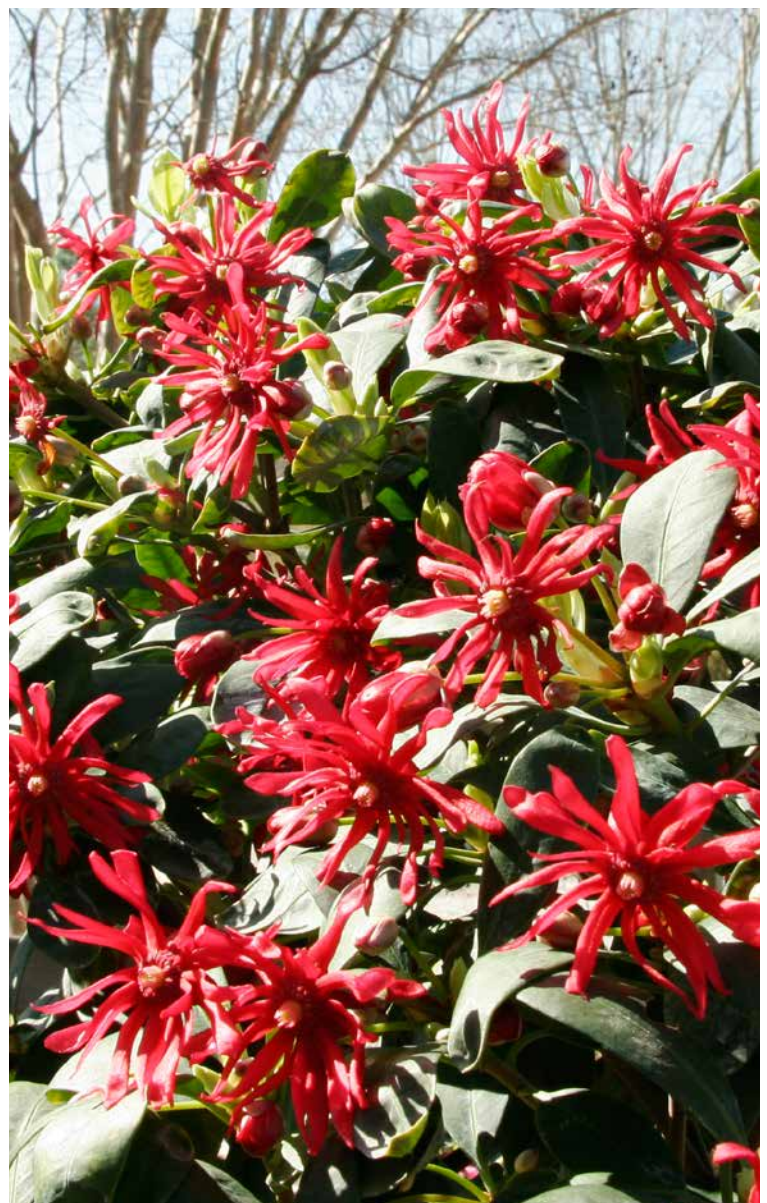

Southern Living®

PLANT COLLECTION

Inspired Gardening for the Way You Live

SOUTHERNLIVINGPLANTS.COM