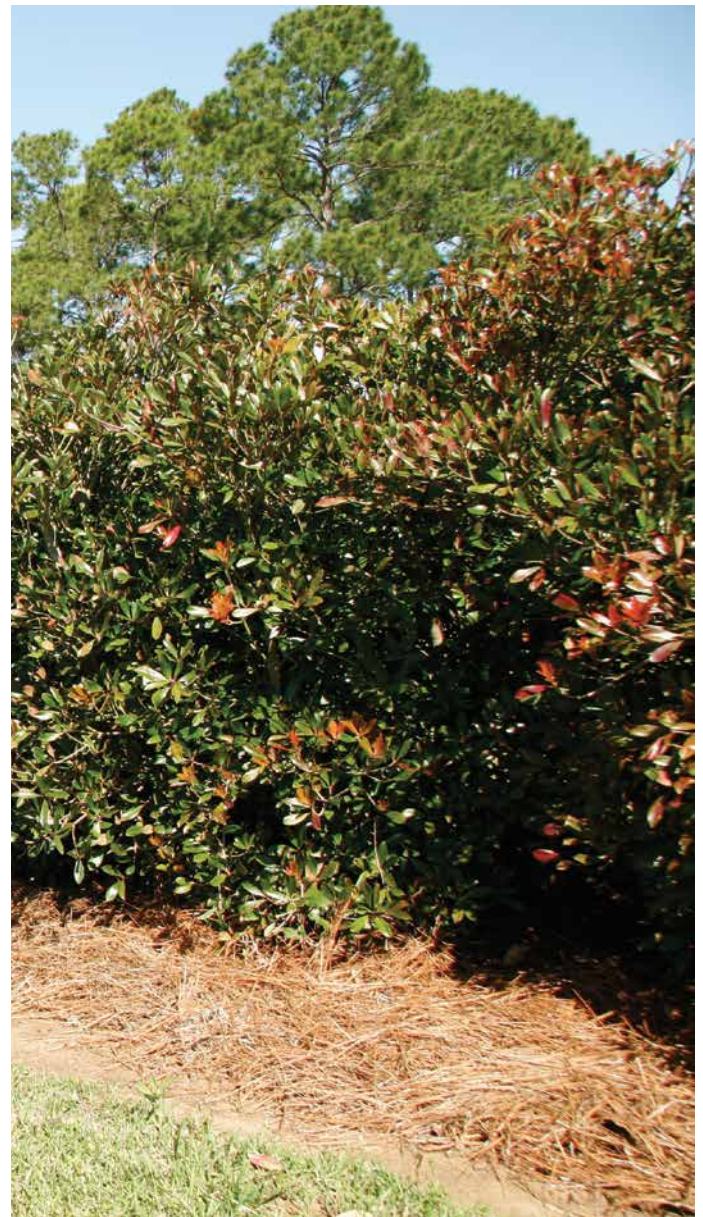

LeAnn™

CLEYERA

Cleyera japonica 'Contherann' PP11737

Beautiful maroon new foliage; neat, uniform growth; evergreen leaves turn maroon in fall; excellent medium-size hedge or screen.

USE

Hedge, privacy planting

FEATURE

Maroon new growth; perfect medium hedge

GROWTH RATE

Moderate to fast

WATER

Regular water

SOIL

Well-drained garden soil

FERTILIZE

Early spring

PRUNE

Shape as needed

FULL SUN
TO PART
SHADE

10-12' H X
6-7' W

HARDY TO
0°F ZONES
7-10

Southern Living®