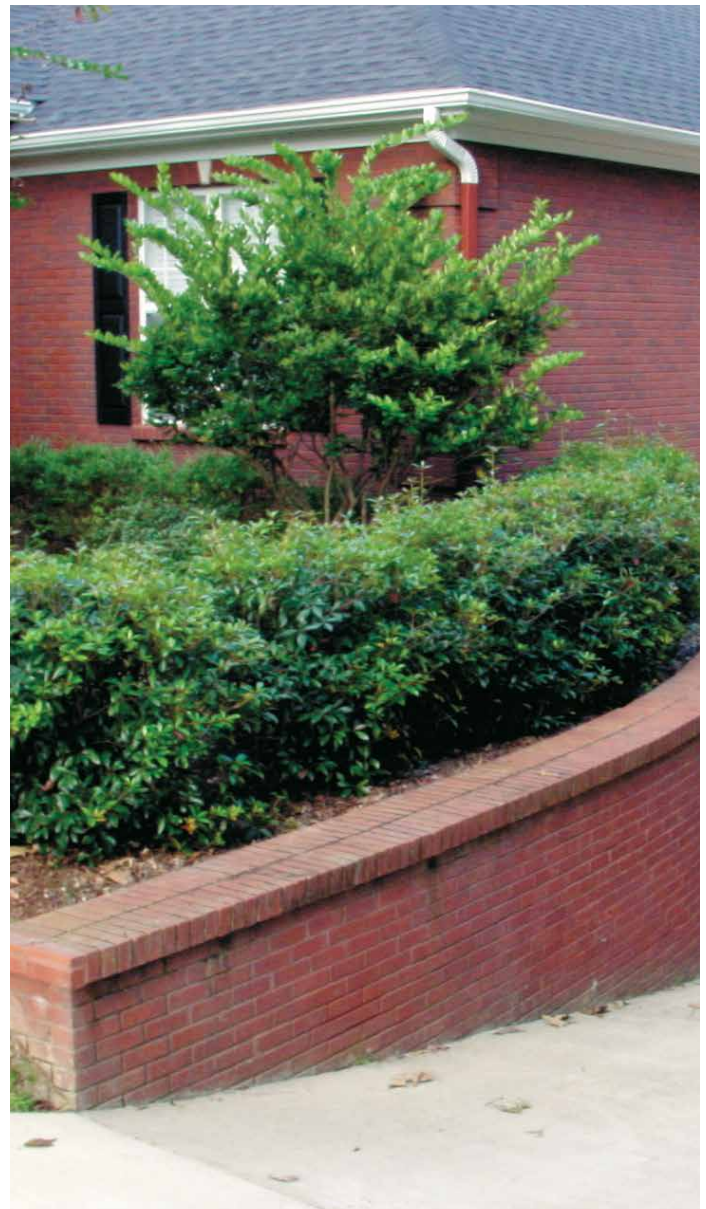

### PRUNE

Shape as needed

FULL SUN  
TO PART  
SHADE

8-10' H X  
5-6' W

HARDY TO  
0°F ZONES  
7-10