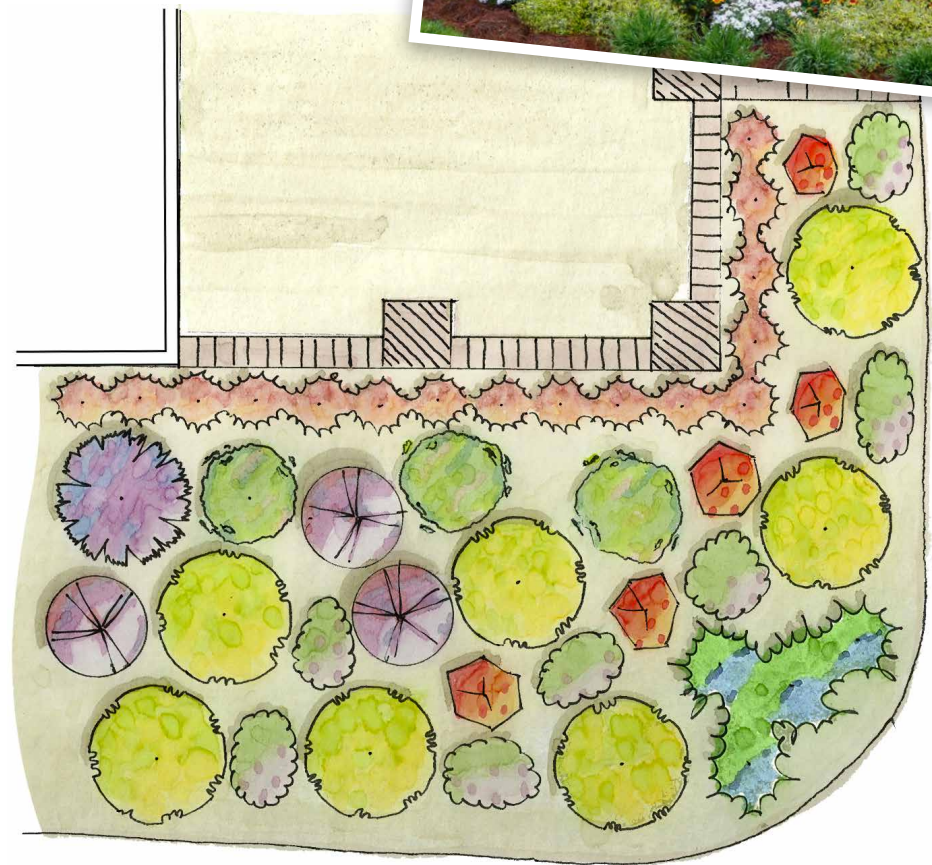

Forget the Rules

Garden how you want to; chic cottage gardens are full of color and texture and light on fuss. Include a brilliant shrub with year-round interest in the mix; **Miss Lemon *Abelia*** offers bright variegated leaves and masses of pale pink blooms summer through fall.

PLANT LIST

Miss Lemon™ *Abelia* **SL**

'Sunset Flash' *Gaillardia* **SL**

Delta Jazz® *Crapemyrtle* **SL**

'Orange Rocket' *Barberry* **SL**

Little Bonnie™ *Dwarf Spiraea* **SL**

Purple Daydream® *Dwarf Loropetalum* **SL**

White Blush Endurascape™ *Verbena* **SL**

Sassy Grass™ *Sisyinchium* **SL**

Find more garden plans at southernlivingplants.com