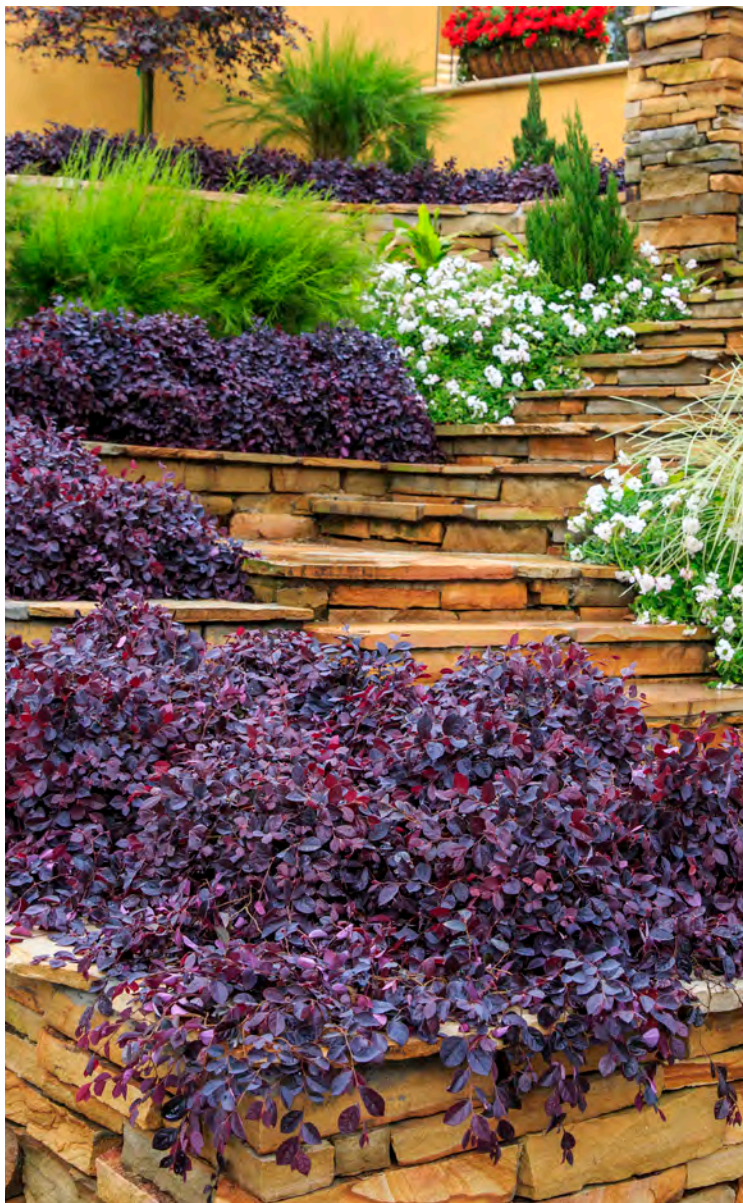

FULL SUN  
TO PART  
SHADE

1-2' H  
X  
4-5' W

HARDY TO  
0°F TO 10°F  
ZONES 7  
TO 10

### SOIL

Well-drained garden soil with rich organic matter