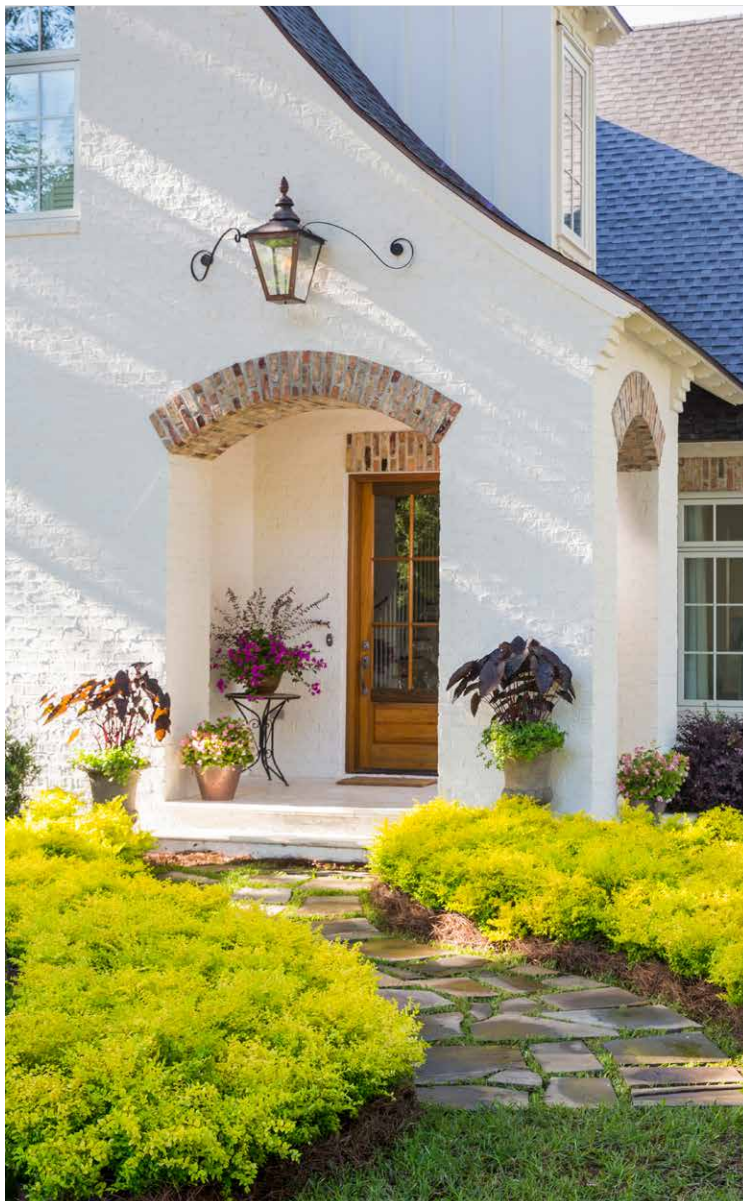

PRUNE

Shape as needed

Ligustrum sinense 'Sunshine' PP20379

FULL SUN

3-6' H
X
3-4' W

HARDY TO
-10°F TO
0°F ZONES
6 TO 10