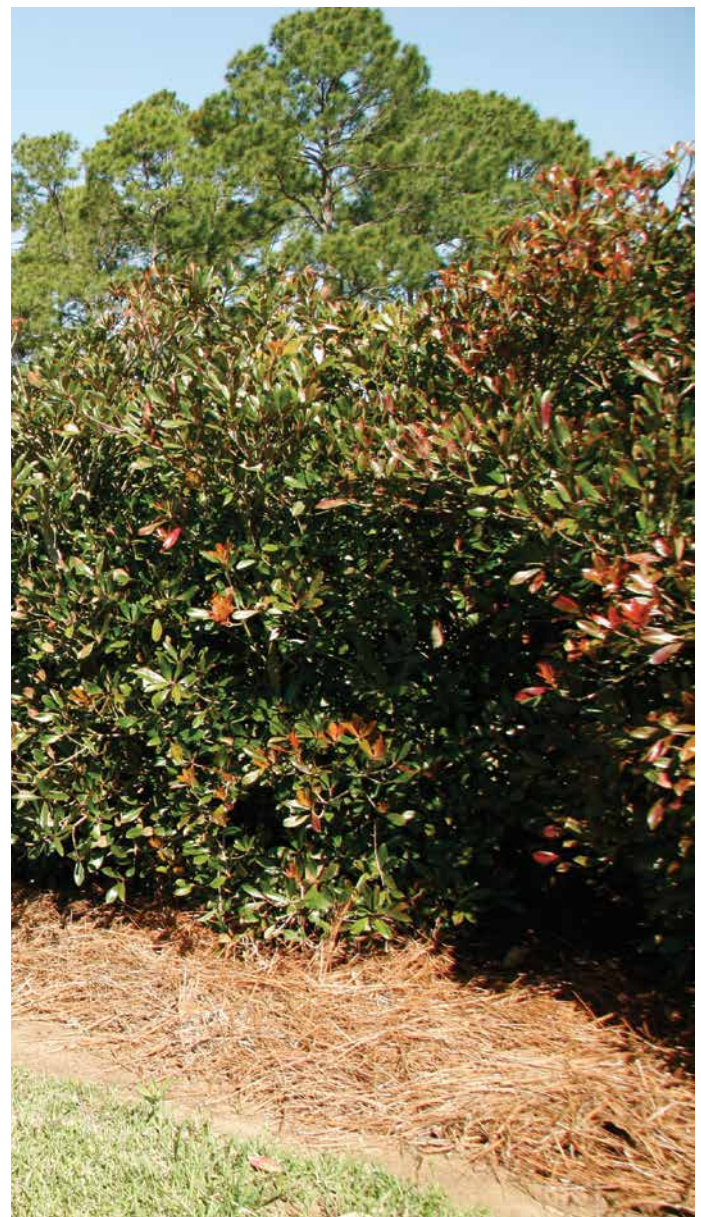

LeAnn™

CLEYERA

Cleyera japonica 'Contherann' PP11737

Beautiful maroon new foliage; neat, uniform growth; evergreen leaves turn maroon in fall; excellent medium-size hedge or screen.

USE

Hedge, privacy planting

FEATURE

Maroon new growth; perfect medium hedge

GROWTH RATE

Moderate to fast

WATER

Regular water

SOIL

Well-drained garden soil

FERTILIZE

Early spring

PRUNE

Shape as needed

FULL SUN
TO PART
SHADE

10-12' H X
6-7' W

HARDY TO
0°F ZONES
7-10

Southern Living®