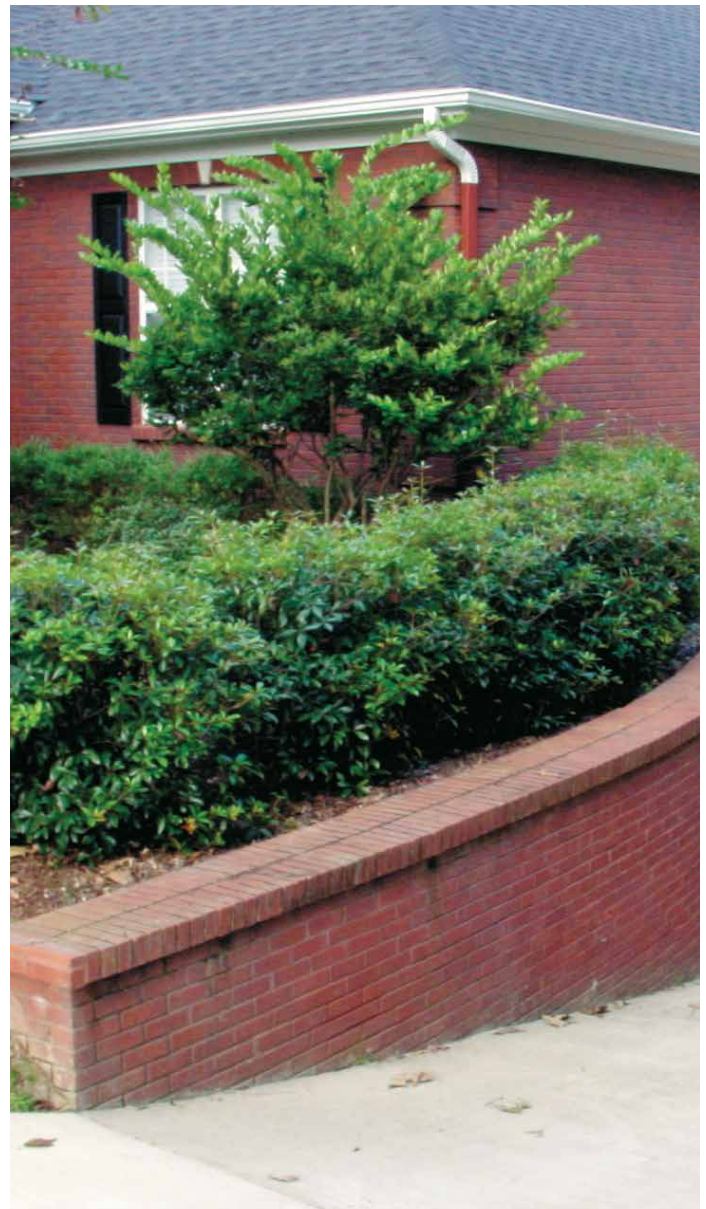

Bronze Beauty™

CLEYERA

Cleyera japonica 'Conthery' PP11735

Tidy, compact evergreen with rich bronze new foliage; uniform look; likes sun or shade; ideal hedge or specimen.

USE

Hedge, privacy planting

FEATURE

Rich bronze new foliage

GROWTH RATE

Moderate to fast

WATER

Regular water

SOIL

Well-drained garden soil

FERTILIZE

Early spring

PRUNE

Shape as needed

FULL SUN
TO PART
SHADE

8-10' H X
5-6' W

HARDY TO
0°F ZONES
7-10

Southern Living®

PLANT COLLECTION