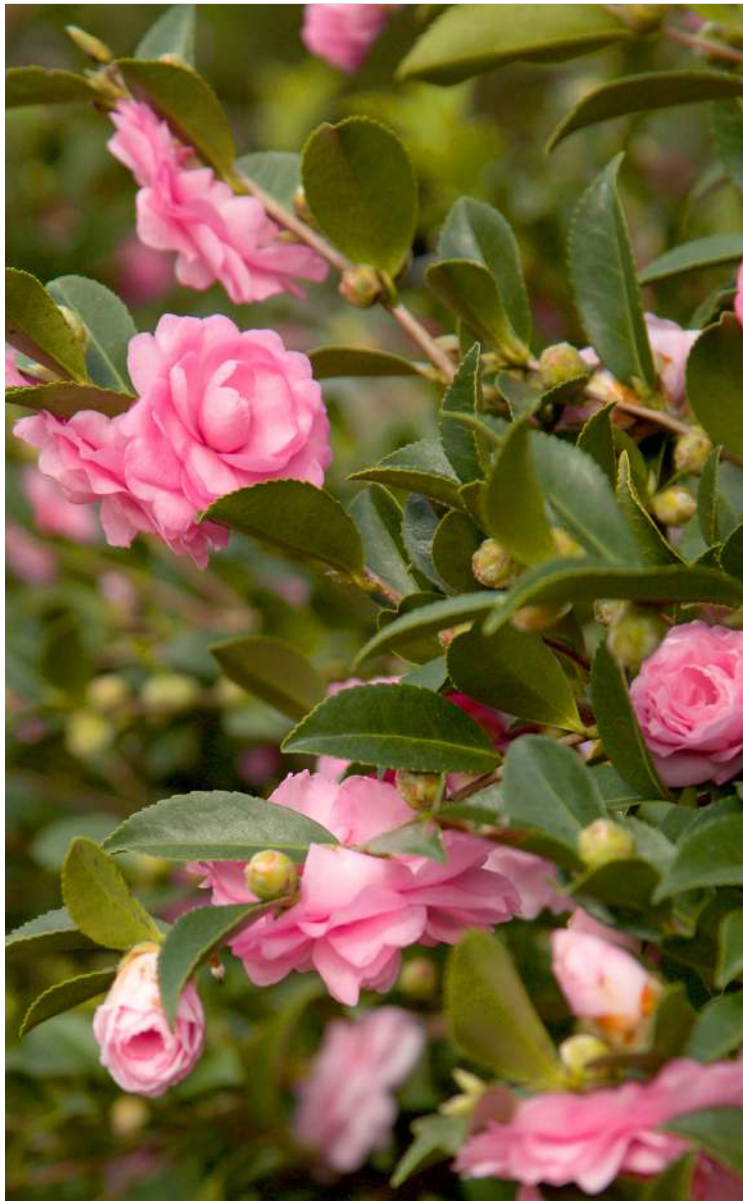

NEW!

FULL SUN
TO PART
SHADE

4-5' H
X
4-5' W

HARDY
TO 0°F TO
10°F ZONES
7 TO 9

October Magic® Pink Perplexion™

CAMELLIA

Pink Perplexion is named for the difficulty in describing the color. It is a semi-dwarf plant with spreading to a rounded, compact growth. The soft pink flowers remind one of Camellia Japonica 'Pink Perfection'.

USE

Accent, Hedge

BLOOM / BLOOM TIME

Soft-pink delicate double blooms appear in fall; blooms heavily even at a young age

GROWTH RATE

Moderate

WATER

Medium

SOIL

Well-drained garden soil with rich organic matter

FERTILIZE

Yearly in late spring

PRUNE

Shape in early spring before first flush

Camellia sasanqua 'Green 02-019' PP27334

Southern Living®