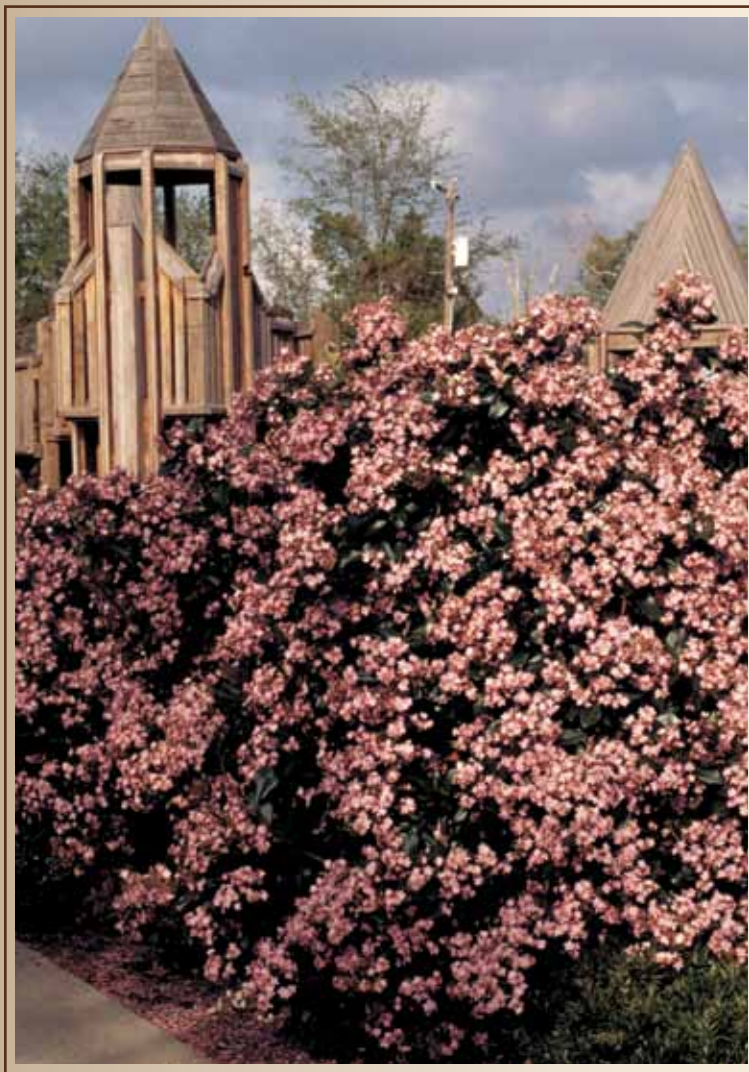

FULL SUN
TO
PART SHADE

Shrubs

Rosalinda[®] Indian Hawthorne

Raphiolepis indica 'Conda' PP#9056

Rosalinda[®] is the most vigorous and robust hawthorne available. This large evergreen shrub is good for screening or as a small tree. New foliage is bright and bronzy, and adult leaves are large in size. Best suited to coastal climates, this plant produces large, dark pink, fragrant blooms in the spring.

FEATURES

Key Feature	Dark pink fragrant blooms; evergreen shrub produces bright new bronzy foliage.
USDA Zones	Hardy to 10°F USDA zones 8-10
Exposure	Full sun to part shade
Dimension	12-14' tall x 10' wide
Growth Rate	Moderate to fast growth